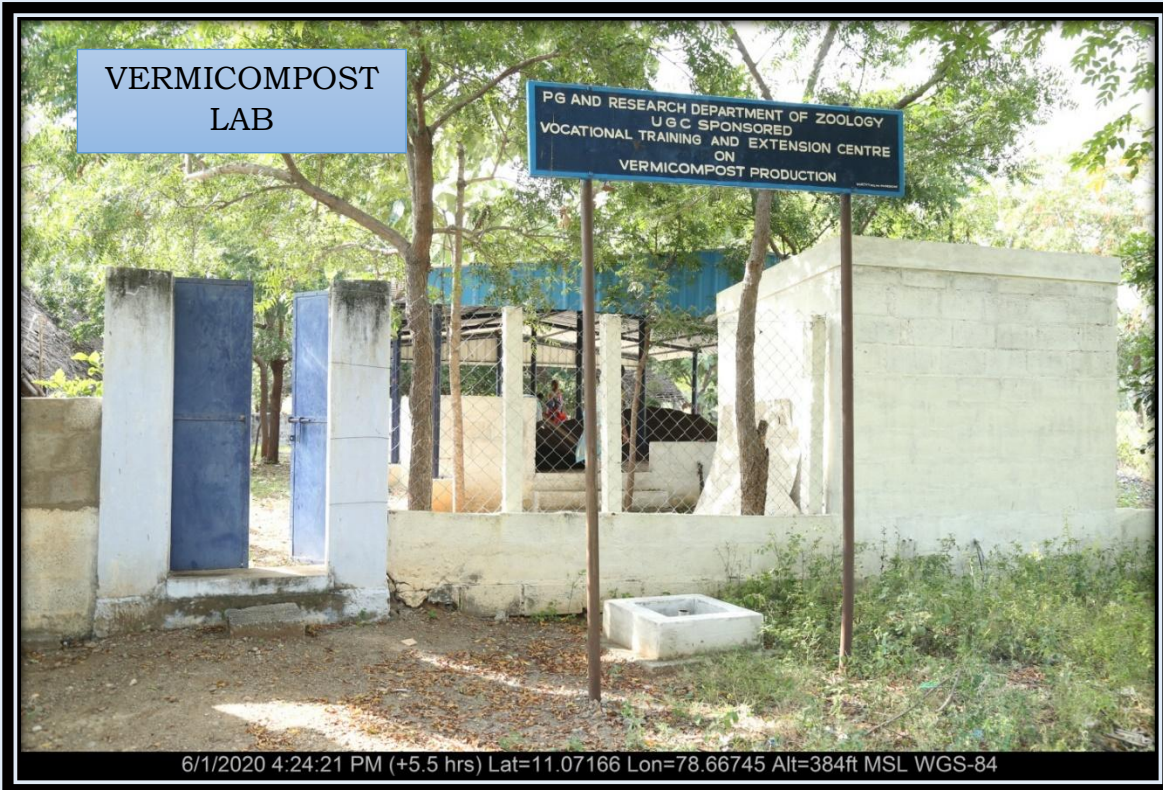

NEHRU MEMORIAL COLLEGE (AUTONOMOUS)

NATIONALLY ACCREDITED WITH "A" GRADE BY NAAC

PUTHANAMPATTI, TRICHY – 621007

3.3.1 Institution has created an eco-system for innovations, creation and transfer of knowledge supported by dedicated centers for research, entrepreneurship, community orientation, Incubation etc.